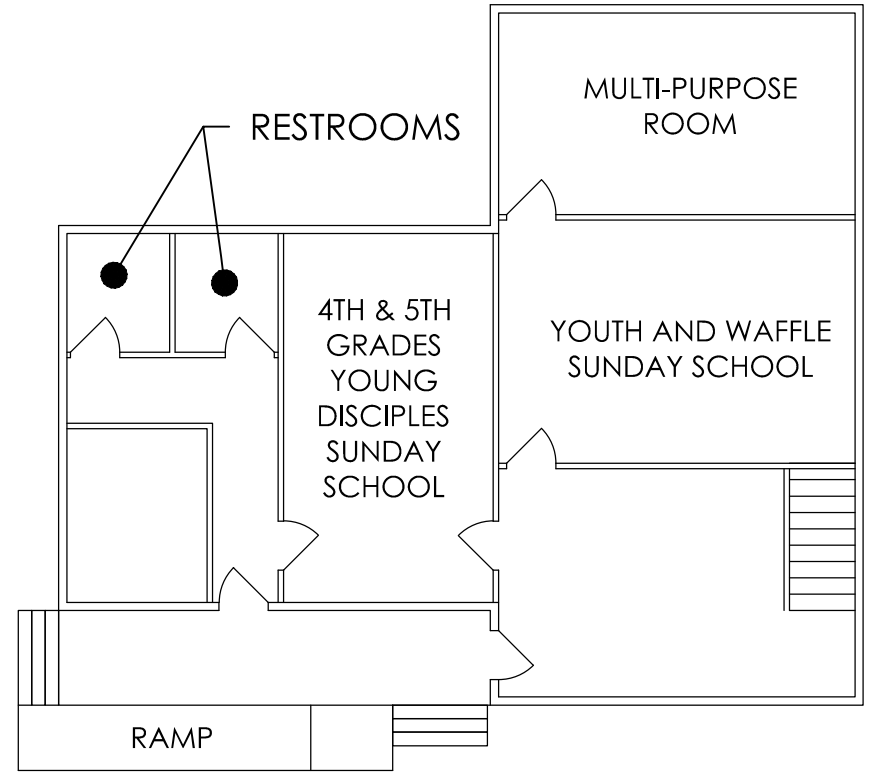

MATTIE BELL BUILDING

TO SANCTUARY
AND WELCOME
CENTER